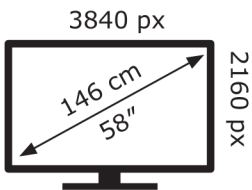

Hisense

58A6BTUK

Hisense

58A6BTUK

95 kWh/1000h

95 kWh/1000h

ABCDEF**G**

125 kWh/1000h