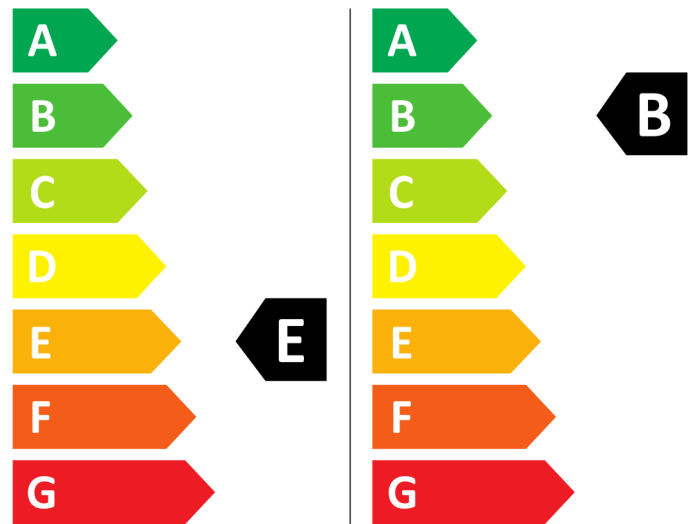

Energy Label for Customers in England, Scotland and Wales

LG Electronics

FWV686WTE

359 kWh / 100

55 kWh / 100

6 kg  8 kg

90 L  67 L

7:50  3:38

A**B**CDEFG

A**B**CD

2019/2014

Energy Label for Customers in Republic of Ireland and Northern Ireland

LG Electronics

FWV686WTE

359 kWh / 100

55 kWh / 100