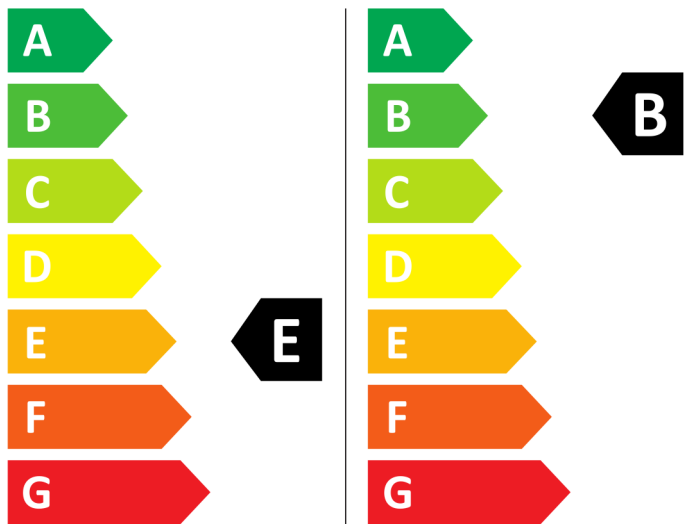

Energy Label for Customers in England, Scotland and Wales

LG Electronics

FWV686WTE

359 kWh / 100

55 kWh / 100

6 kg  8 kg

90 L  67 L

7:50  3:38

A**B**CDEFG

A**B**CD

2019/2014

Energy Label for Customers in Republic of Ireland and Northern Ireland

LG Electronics

FWV686WTE

359 kWh / 100

55 kWh / 100