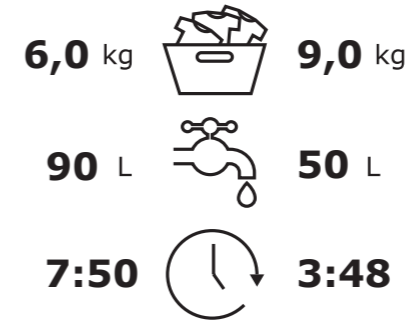

# ENERG

LG

FWV696SSE

359 kWh/100

58 kWh/100

AB CDEFG

72 dB  
A B C D

2019/2014