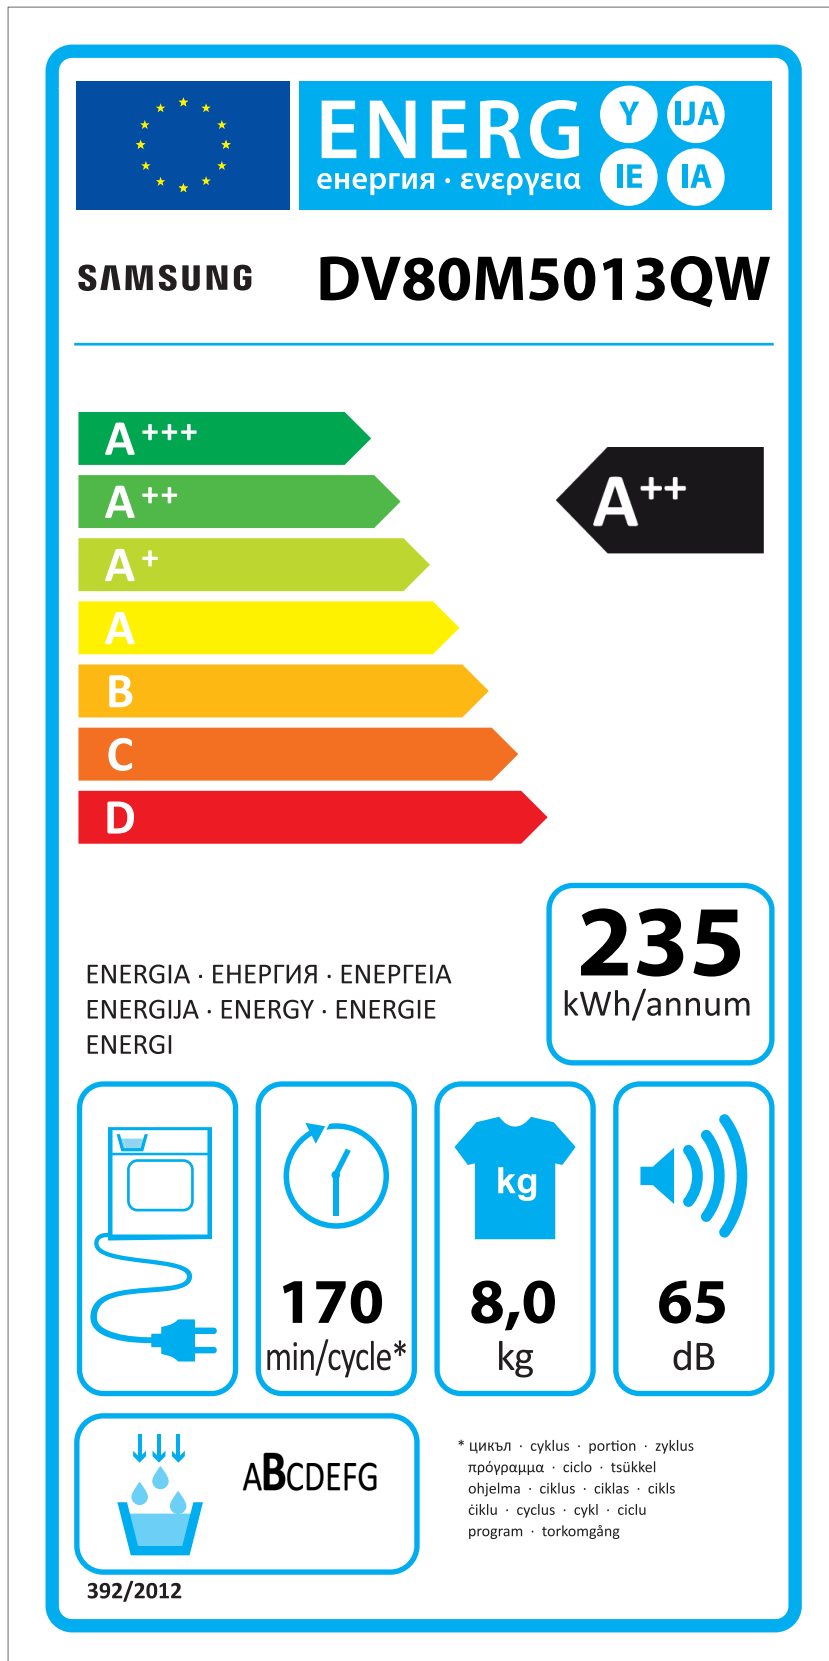

# ERP LABEL ENERGY (DRYER CONDENSER TYPE)

CODE : DC68-03225C  
Size : 110 x 220 (mm)  
Material : ART