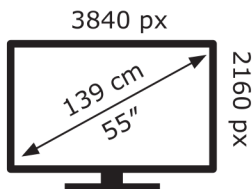

Hisense

55A7KQTUK

83 kWh/1000h

ABCDEF**G**
HDR
130 kWh/1000h

2019/2013

Hisense

55A7KQTUK

83 kWh/1000h