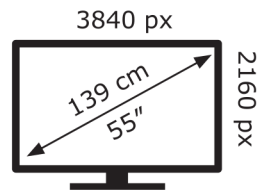

83 kWh/1000h

ABCDEF**G**
HDR
130 kWh/1000h