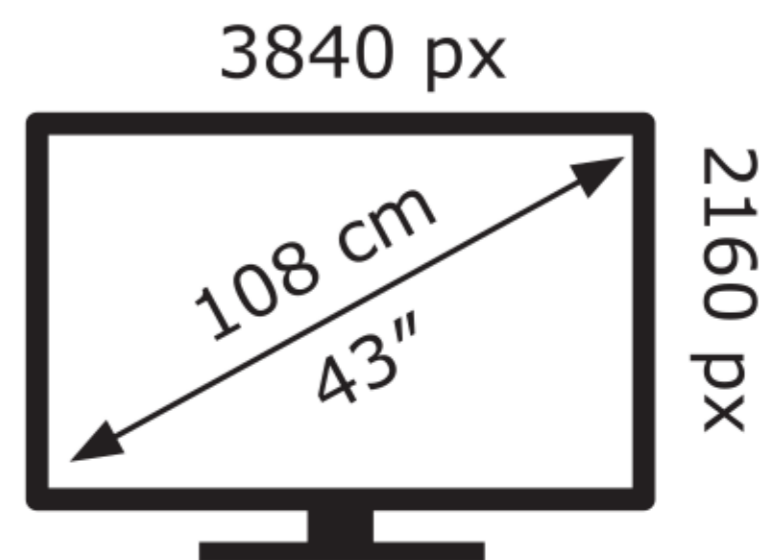

# ENERG

Hisense

43A7HQTUK

**66** kWh/1000h

ABCDEF**G**

**94** kWh/1000h

2019/2013