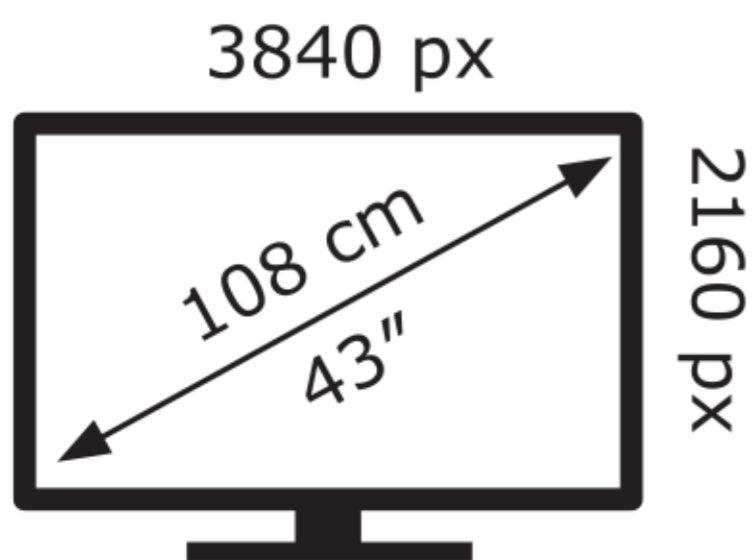

# ENERG

Hisense

43A7HQTUK

**66** kWh/1000h

ABCDEF**G**

**94** kWh/1000h

2019/2013