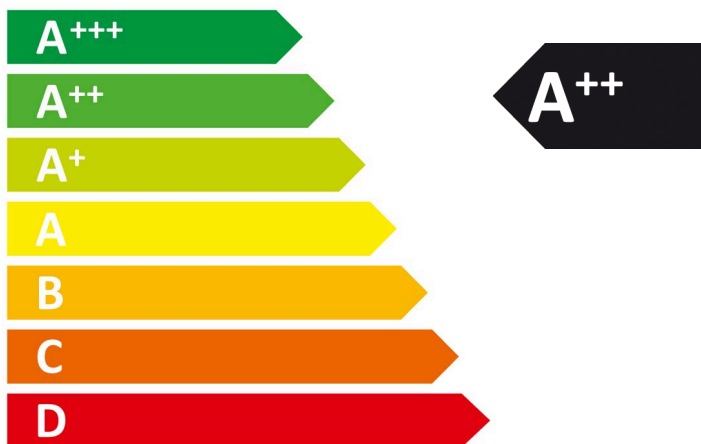

# ENERGY

**SIEMENS**

**WT45W492GB**

**259**  
kWh/annum

  
**238**  
min/cycle

  
**9,0**  
kg

  
**64**  
dB

  
**A**BCDEFG