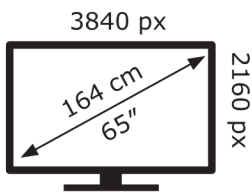

Hisense

65U7HQTUK

Hisense

65U7HQTUK

111 kWh/1000h

111 kWh/1000h

ABCDEF**G**

185 kWh/1000h