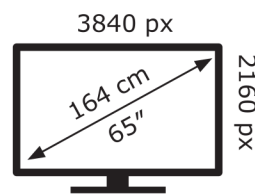

Hisense

65U7HQTUK

Hisense

65U7HQTUK

111 kWh/1000h

111 kWh/1000h

ABCDEF**G**

185 kWh/1000h

2019/2013

ABCDEF**G**

185 kWh/1000h

2019/2013