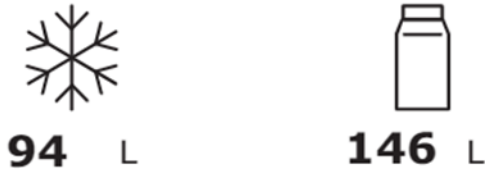

Energy Label for Customers in **England, Scotland and Wales**

Energy Label for Customers in **Republic of Ireland and Northern Ireland**

ESSENTIALS

CIFF5020

ESSENTIALS

CIFF5020

279 kWh/annum

279 kWh/annum