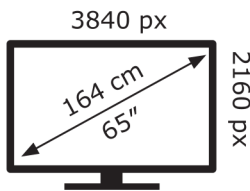

Hisense

65A6BGTUK

100 kWh/1000h

2019/2013

Hisense

65A6BGTUK

100 kWh/1000h

2019/2013