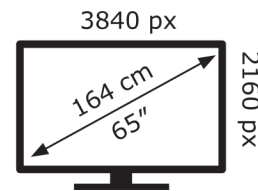

Hisense

65A6BGTUK

100 kWh/1000h

2019/2013

Hisense

65A6BGTUK

100 kWh/1000h

2019/2013