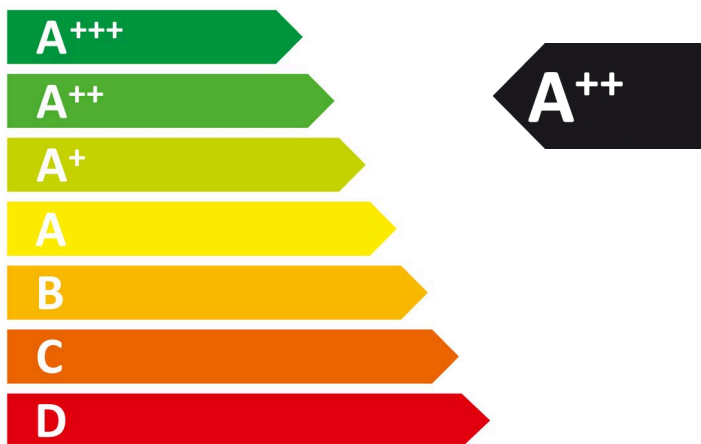

ENERGY

BOSCH

WTW85470GB

232
kWh/annum

203
min/cycle

8,0
kg

65
dB

A B C D E F G