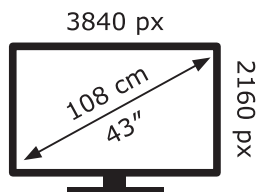

**ENERG** 

**LG Electronics**

43UP76709LB

**65** kWh/1000h

ABCDEF**G**

**83** kWh/1000h

2019/2013