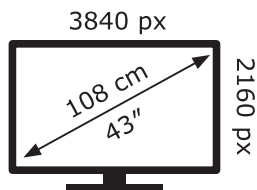

ENERG ⚡

LG Electronics

43UP77009LB

65 kWh/1000h

ABCDEF**G**

83 kWh/1000h

2019/2013