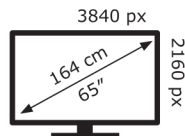

Hisense

65U8GQTUK

130 kWh/1000h

2019/2013

Hisense

65U8GQTUK

130 kWh/1000h

2019/2013