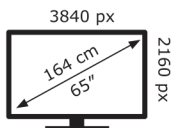

Hisense

65U8GQTUK

130 kWh/1000h

2019/2013

Hisense

65U8GQTUK

130 kWh/1000h

2019/2013