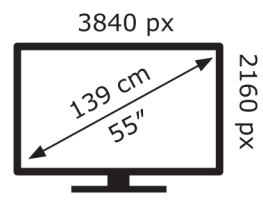

Hisense

55E7KQTUK PRO

84 kWh/1000h

ABCDEF**G**

145 kWh/1000h

2019/2013

Hisense

55E7KQTUK PRO

84 kWh/1000h

ABCDEF**G**

145 kWh/1000h

2019/2013