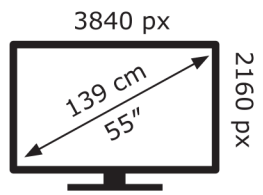

Hisense

55E7KQTUK PRO

84 kWh/1000h

ABCDEF**G**

145 kWh/1000h

2019/2013

Hisense

55E7KQTUK PRO