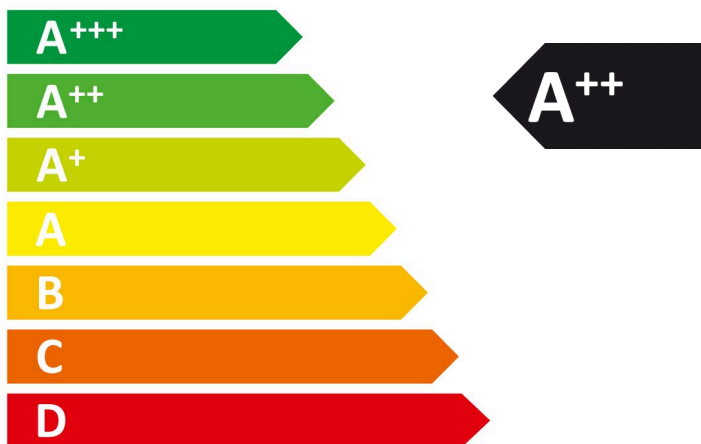

# ENERGY

**SIEMENS**

**WT4HY791GB**

**259**  
kWh/annum

**166**  
min/cycle

**9,0**  
kg

**64**  
dB

**ABCDEF**G