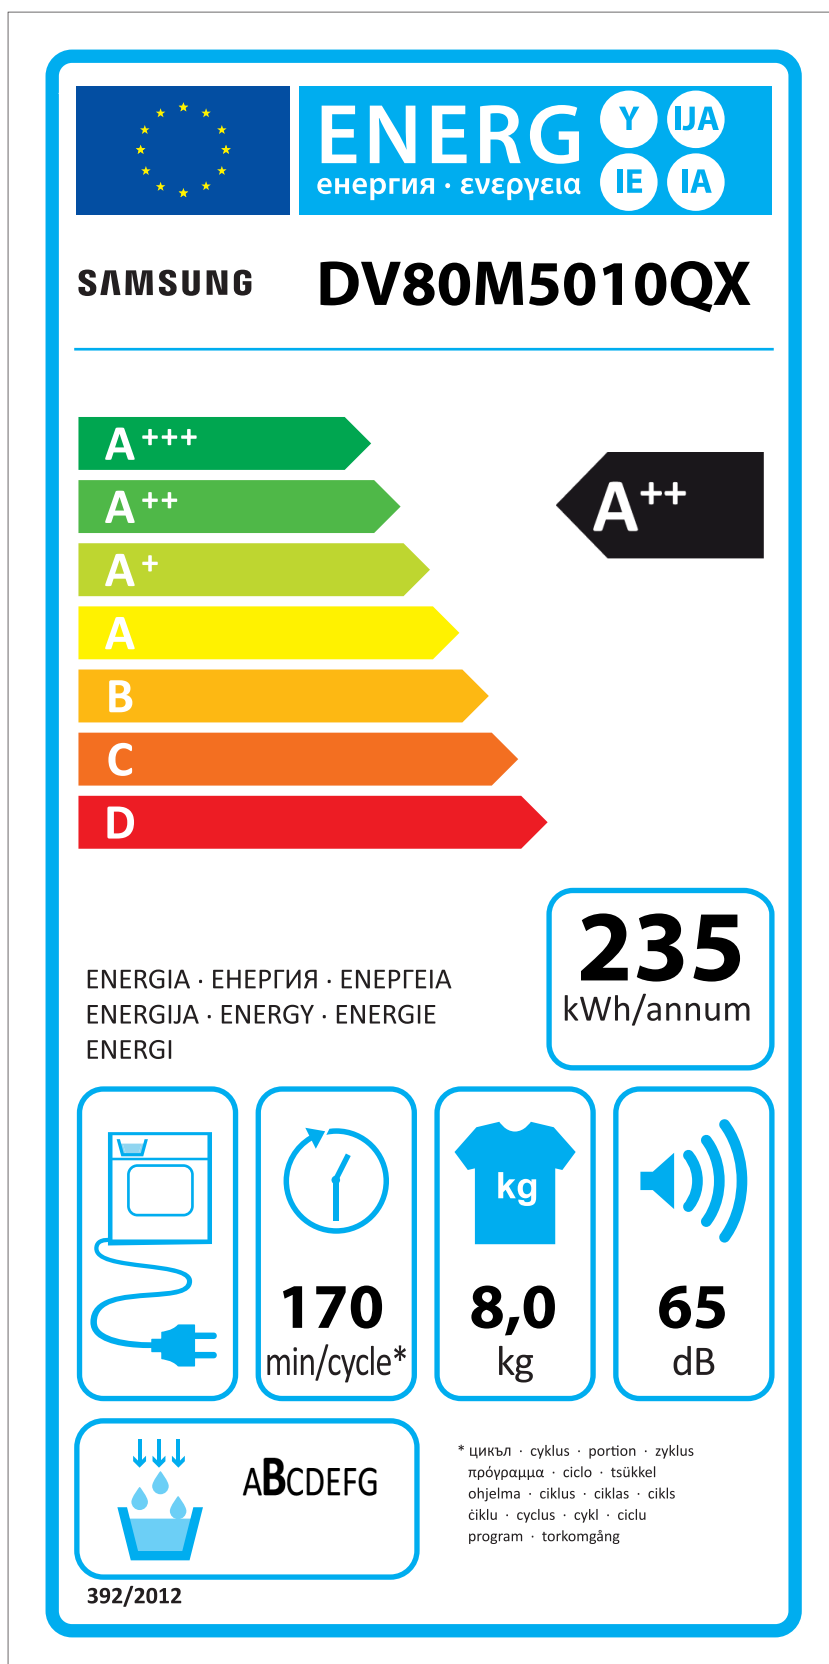

ERP LABEL ENERGY (DRYER CONDENSER TYPE)

CODE : DC68-03225C
Size : 110 x 220 (mm)
Material : ART