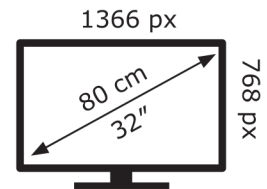

Hisense

32A4KTUK

27 kWh/1000h

2019/2013

Hisense

32A4KTUK

27 kWh/1000h

2019/2013