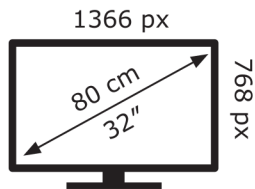

Hisense

32A4KTUK

27 kWh/1000h

2019/2013

Hisense

32A4KTUK

27 kWh/1000h

2019/2013