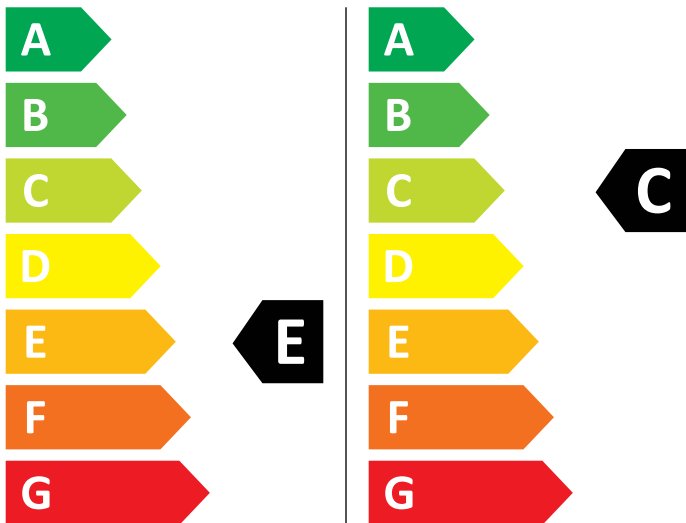

ENERG

AEG

L7WB86GW 914603839

💧 250 kWh/100

💧 63 kWh/100

4,0 kg

8,0 kg

55 L