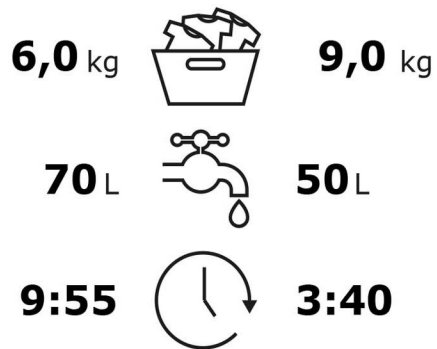

ENERG

ENERG

HOTPOINT

RDGR 9662 WS UK N

HOTPOINT

RDGR 9662 WS UK N

2019/2014

2019/2014