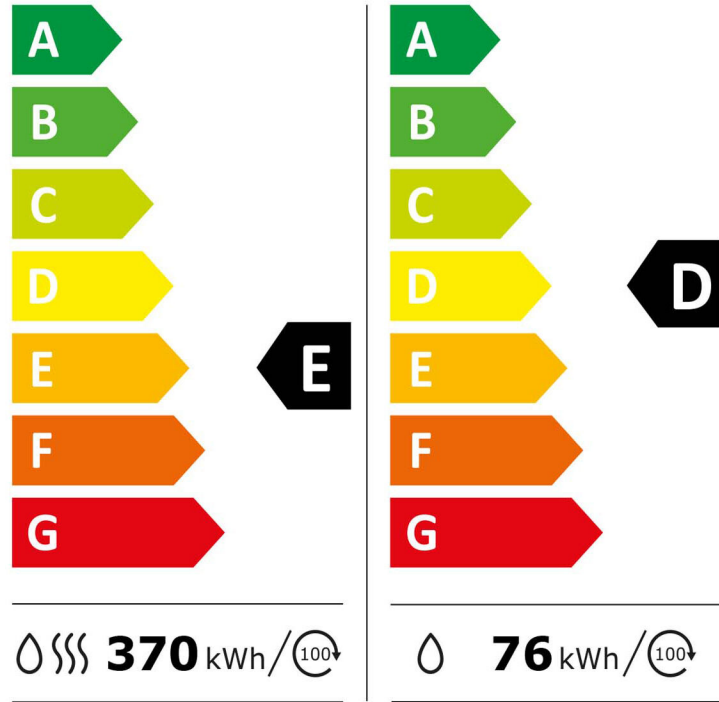

ENERG

ENERG

HOTPOINT

RDGR 9662 WS UK N

HOTPOINT

RDGR 9662 WS UK N

2019/2014

2019/2014