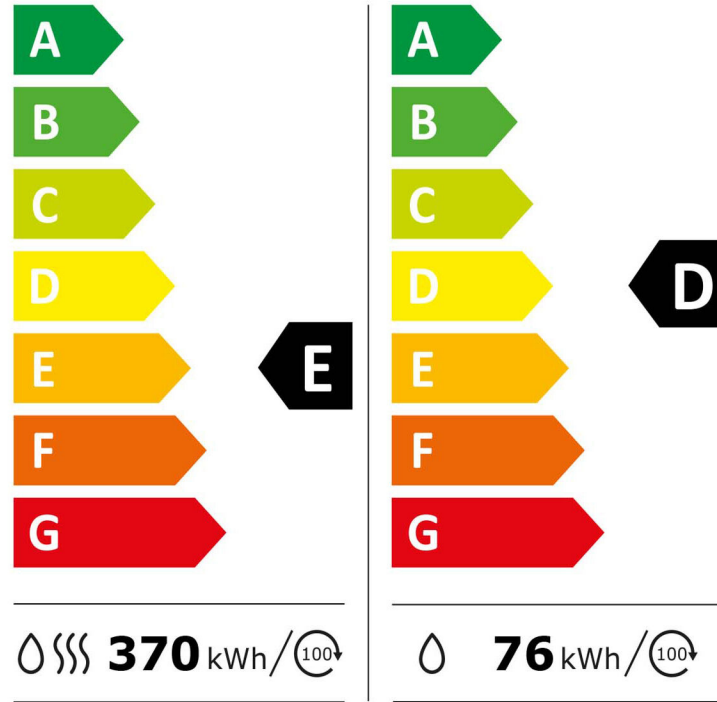

ENERG

ENERG

HOTPOINT

RDGR 9662 WS UK N

HOTPOINT

RDGR 9662 WS UK N

2019/2014

2019/2014