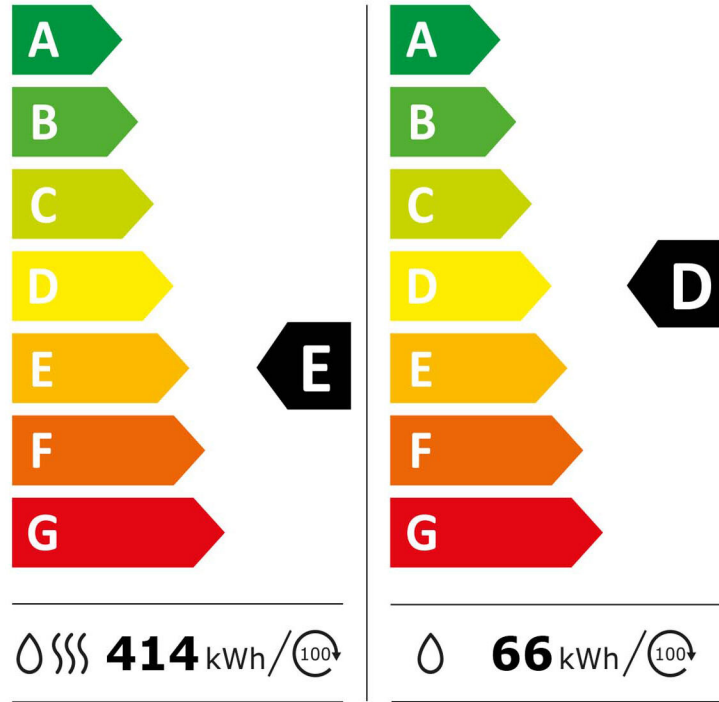

HOTPOINT

RD 1076 JD UK N

ABCDEF G

83 dB
ABC D

2019/2014

HOTPOINT

RD 1076 JD UK N

ABCDEF G