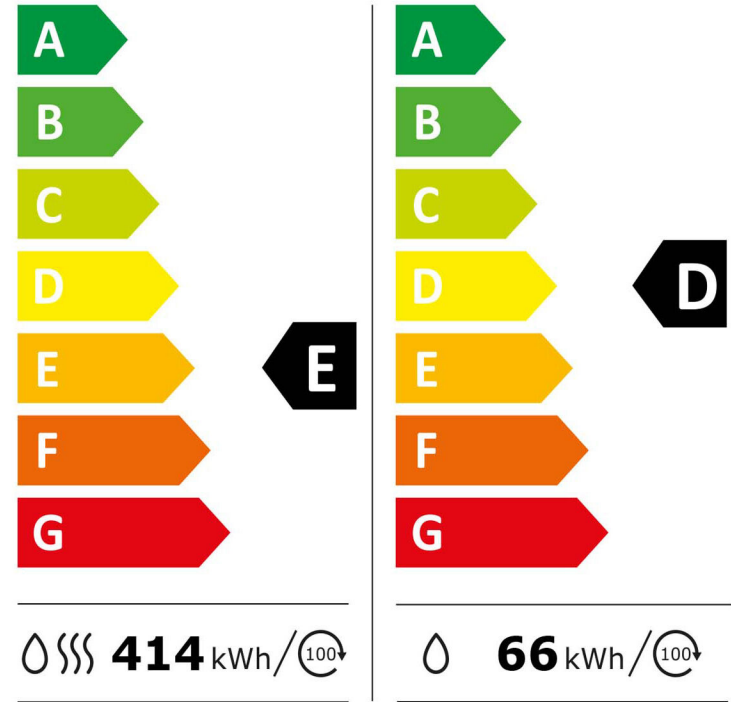

HOTPOINT

RD 1076 JD UK N

ABCDEF G

83 dB
ABC D

2019/2014

HOTPOINT

RD 1076 JD UK N

ABCDEF G