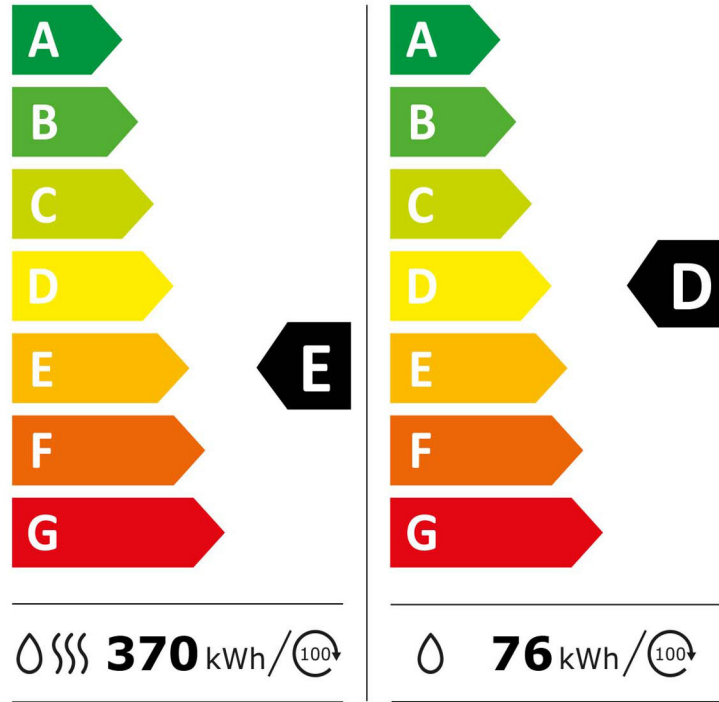

**HOTPOINT**

RDGR 9662 KS UK N

**A****B****C****D****E****F****G**

**81** dB

**A****B****C****D**

2019/2014

**HOTPOINT**

RDGR 9662 KS UK N

**A****B****C****D****E****F****G**

**81** dB

**A****B****C****D**

2019/2014