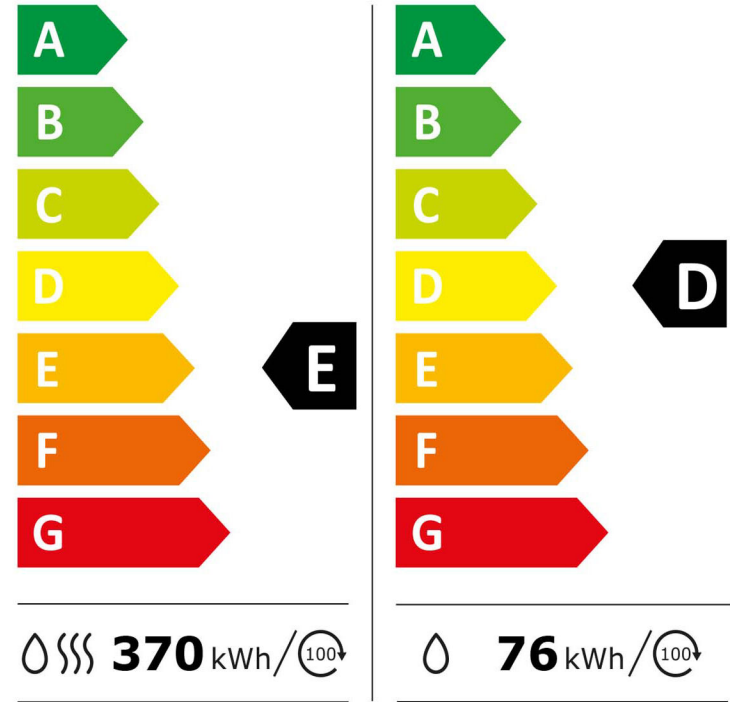

**HOTPOINT**

RDGR 9662 KS UK N

**A****B****C****D****E****F****G**

**81** dB

**A****B****C****D**

2019/2014

**HOTPOINT**

RDGR 9662 KS UK N

**A****B****C****D****E****F****G**

**81** dB

**A****B****C****D**

2019/2014