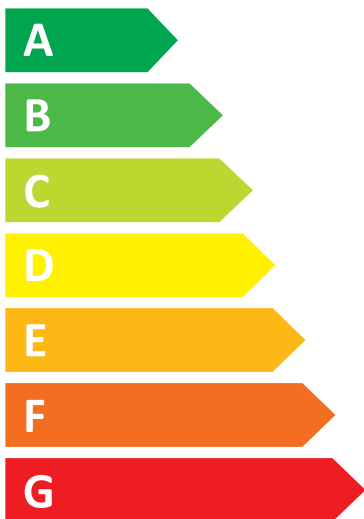

ENERG

AEG

LR75CCW94 914501501

49 kWh /

9,0 kg

3:40

46 L

ABCDEFG