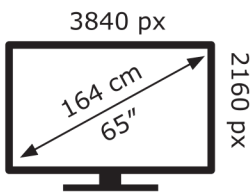

Hisense

65U8HQTUK

Hisense

65U8HQTUK

110 kWh/1000h

110 kWh/1000h

ABCDEF**G**

210 kWh/1000h