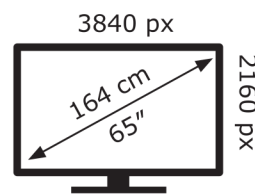

2019/2013

2019/2013