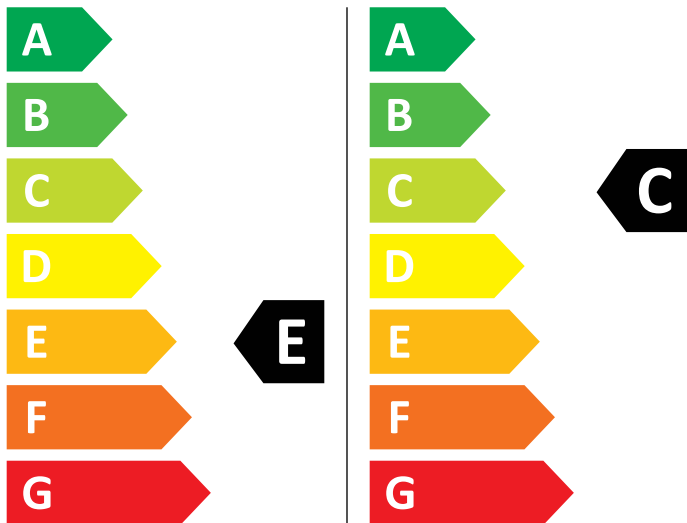

# ENERG

AEG

L7WEE965R 914605148

💧 376 kWh/100

💧 65 kWh/100

6,0 kg

9,0 kg

70 L