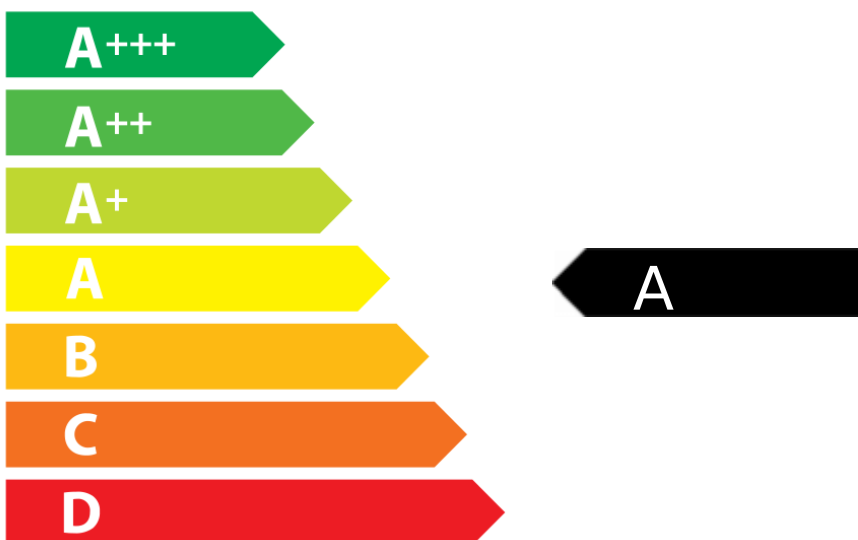

ENERGY

RANGemaster
UNRIVALLED PERFORMANCE

PROFESSIONAL+ 90

79 L

0.83 kWh/Cycle*

65/2014

ENERGY

RANGemaster
UNRIVALLED PERFORMANCE