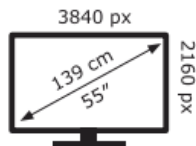

Hisense

55U8GQTUK

93 kWh/1000h

Hisense

55U8GQTUK

93 kWh/1000h

ABCDEF**G**
HDR
215 kWh/1000h

2019/2013