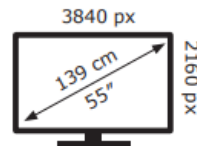

2019/2013

ABCDEF**G**
HDR
215 kWh/1000h