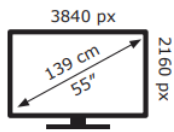

Hisense

55A6GTUK

84 kWh/1000h

ABCDEF**G**
HDR
110 kWh/1000h

2019/2013

Hisense

55A6GTUK

84 kWh/1000h