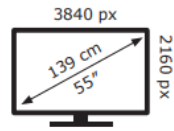

84 kWh/1000h

ABCDEF**G**
HDR
110 kWh/1000h