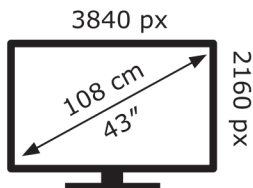

Hisense

43E7HQTUK

Hisense

43E7HQTUK

54 kWh/1000h

54 kWh/1000h

ABCDEF**G**

80 kWh/1000h