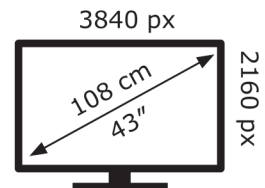

Hisense

43E7HQTUK

Hisense

43E7HQTUK

54 kWh/1000h

54 kWh/1000h

ABCDEF**G**

80 kWh/1000h

2019/2013

ABCDEF**G**

80 kWh/1000h

2019/2013