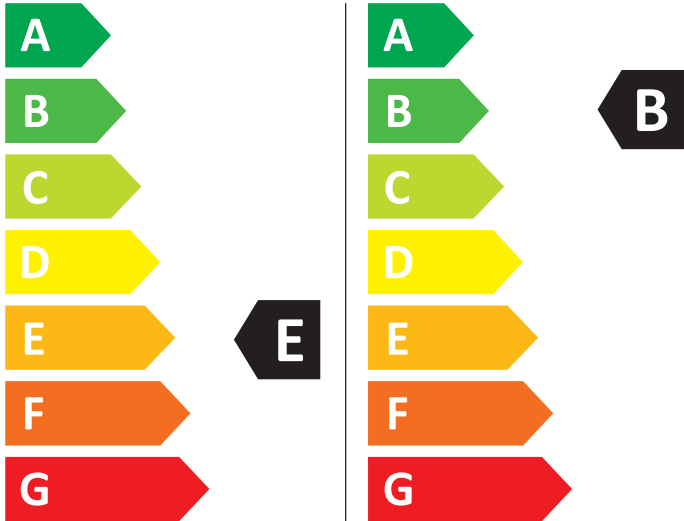

Energy Label for Customers in  
England, Scotland and Wales

Energy Label for Customers in  
Republic of Ireland and Northern Ireland

SAMSUNG

WD90TA046BX

SAMSUNG

WD90TA046BX

377 kWh/100

57 kWh/100

377 kWh/100

57 kWh/100

6.0 kg 9.0 kg

6,0 kg 9,0 kg

90 L 50 L

90 L 50 L

7:51 3:42

7:51 3:42