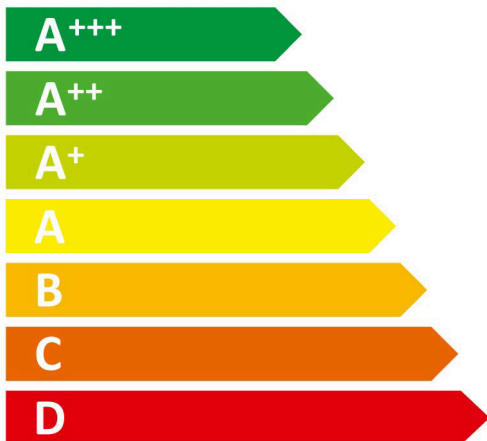

ENERGY

BOSCH

WAT32480GB

A+++

152
kWh/annum

11220
L/annum

9,0
kg

ABCDEFG