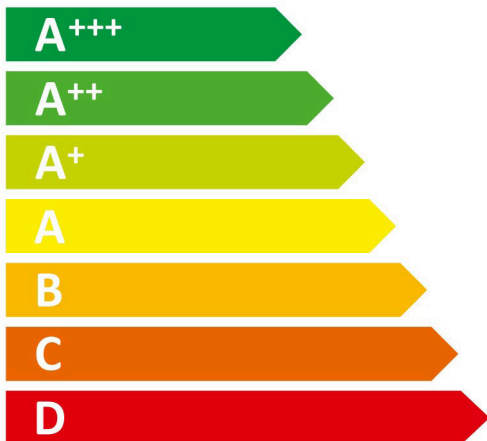

ENERGY

BOSCH

WAN24100GB

A+++

157
kWh/annum

9020
L/annum

7,0
kg

ABCDEFG