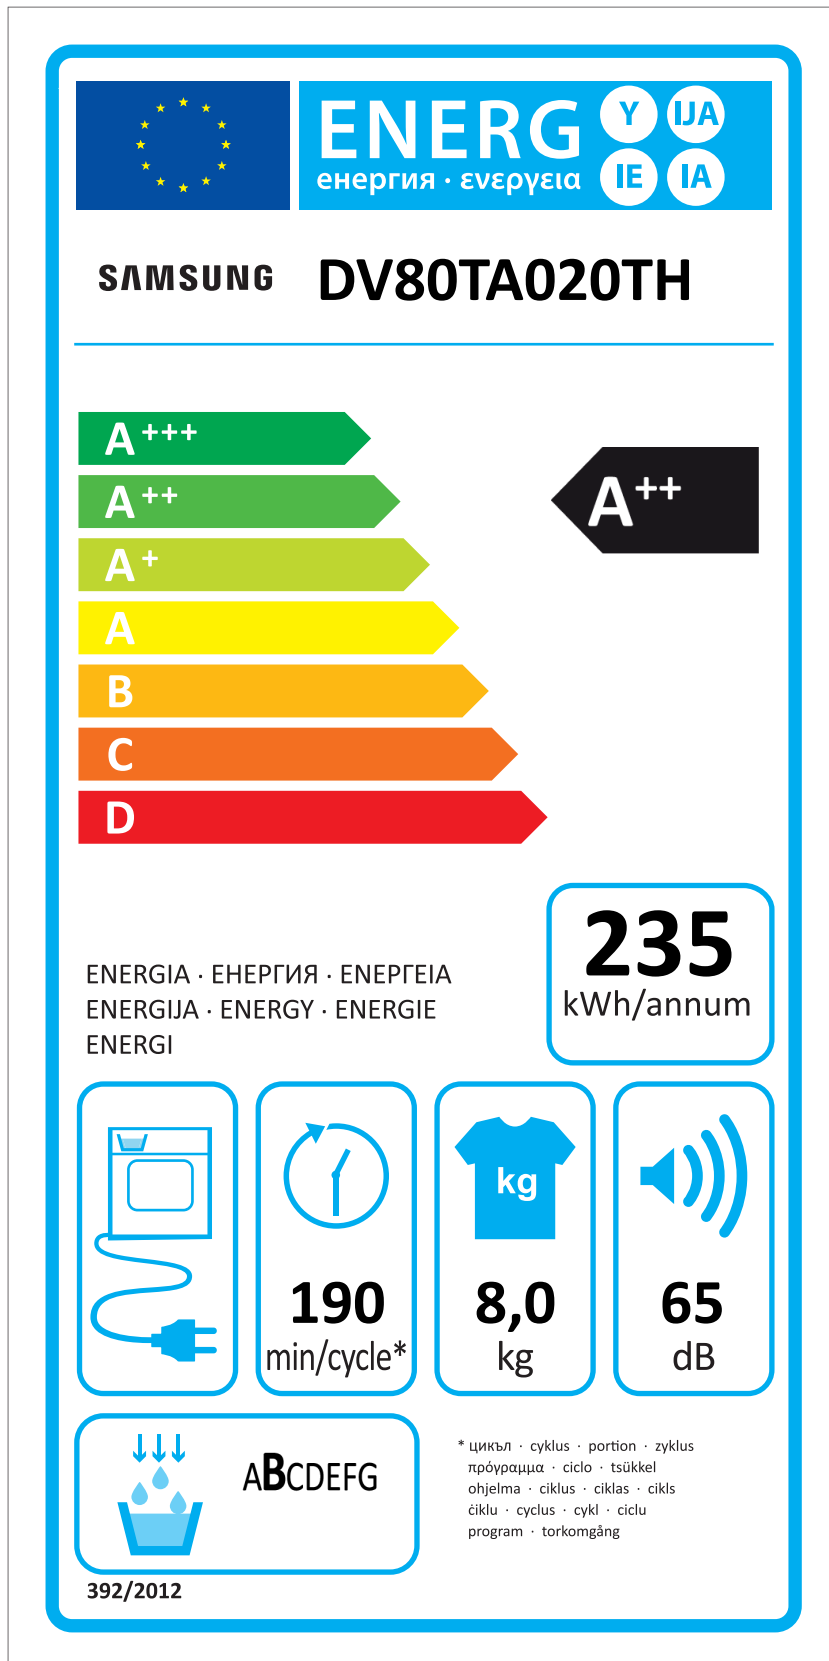

ERP LABEL ENERGY (DRYER CONDENSER TYPE)

CODE : DC68-03225C
Size : 110 x 220 (mm)
Material : ART