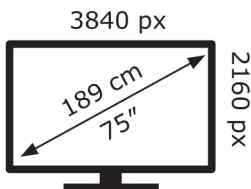

Hisense

75A6KTUK

140 kWh/1000h

ABCDEF**G**

210 kWh/1000h

2019/2013

Hisense

75A6KTUK