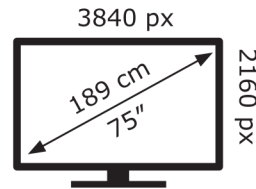

Hisense

75A6KTUK

140 kWh/1000h

ABCDEF**G**

210 kWh/1000h

2019/2013

Hisense

75A6KTUK

140 kWh/1000h

ABCDEF**G**

210 kWh/1000h

2019/2013