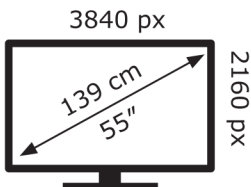

ENERG ⚡

ENERG ⚡

Hisense

55U7HQTUKHisense

55U7HQTUK

G

G

84 kWh/1000h

84 kWh/1000h

ABCDEF**G**

140 kWh/1000h

2019/2013

ABCDEF**G**

140 kWh/1000h

2019/2013