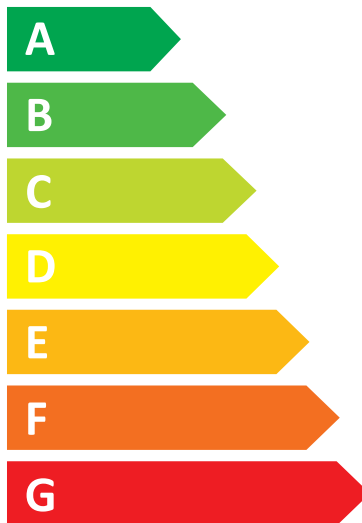

Energy Label for Customers in  
England, Scotland and Wales

**ENERG** ⚡

Bosch

WGG04409GB

**46 kWh** /

**9.0 kg**

**3:48**

**48 L**

**A**BCDEFG

**A**BCD

2019/2014

Energy Label for Customers in  
Republic of Ireland and Northern Ireland

**ENERG** ⚡

Bosch

WGG04409GB

**46 kWh** /