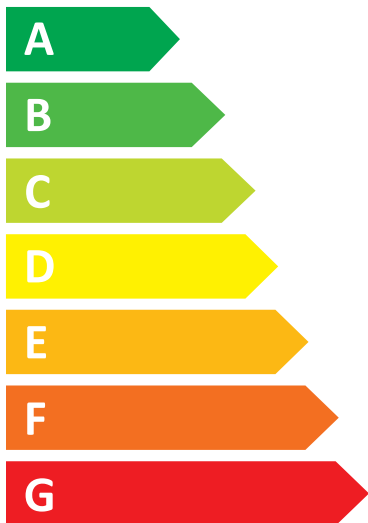

Energy Label for Customers in  
England, Scotland and Wales

**ENERG** ⚡

Bosch

WGG04409GB

**46 kWh** /

**9.0 kg**

**3:48**

**48 L**

**A**BCDEFG

**A**BCD

2019/2014

Energy Label for Customers in  
Republic of Ireland and Northern Ireland

**ENERG** ⚡

Bosch

WGG04409GB

**46 kWh** /