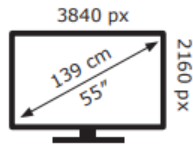

ENERG

Hisense

55A7GQTUK

90 kWh/1000h

ABCDEF**G**
HDR
130 kWh/1000h

2019/2013

ENERG

Hisense