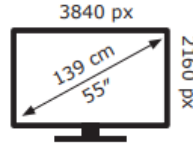

90 kWh/1000h

ABCDEF**G**
HDR
130 kWh/1000h