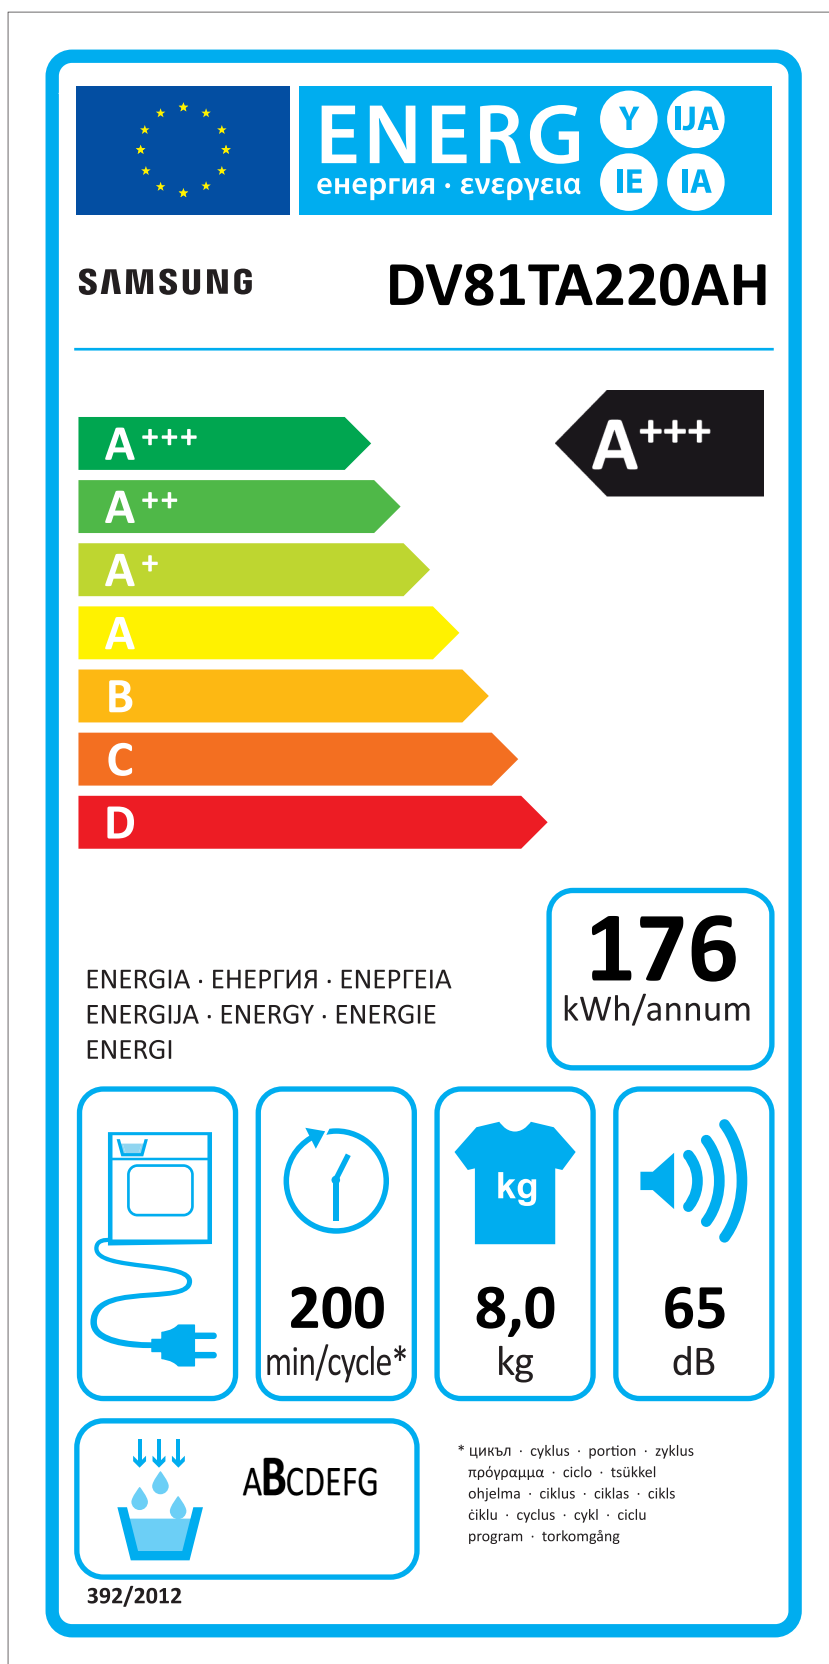

ERP LABEL ENERGY (DRYER CONDENSER TYPE)

CODE : DC68-03225C
Size : 110 x 220 (mm)
Material : ART