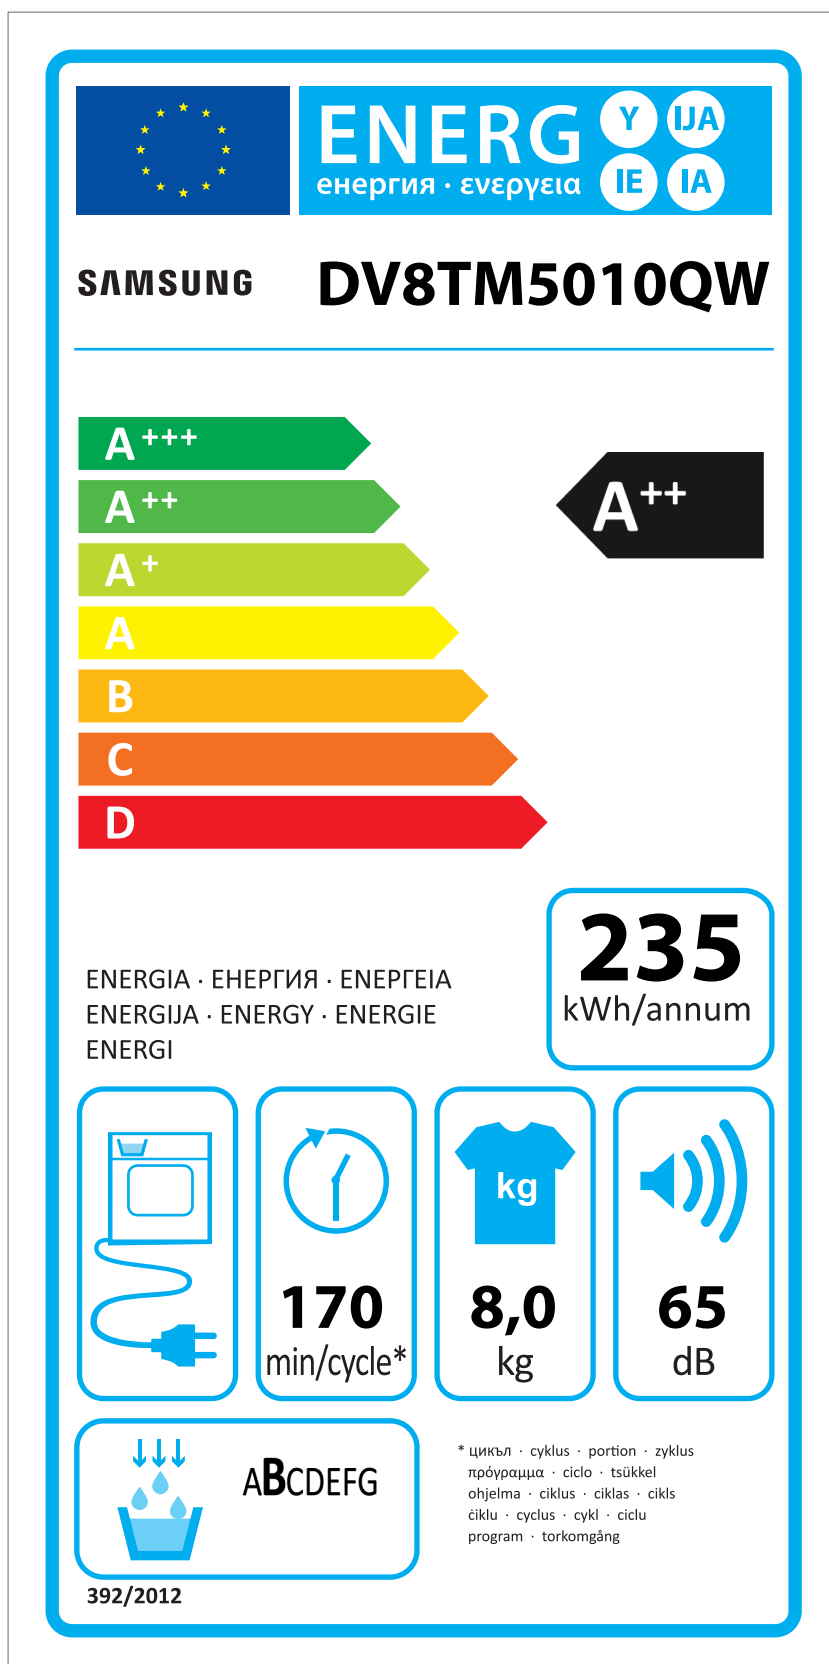

ERP LABEL ENERGY (DRYER CONDENSER TYPE)

CODE : DC68-03225C
Size : 110 x 220 (mm)
Material : ART