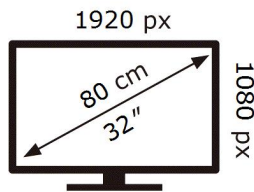

ENERG

SAMSUNG

QE32LS03TBW

60 kWh/1000h

ABCDEF **G**

HDR

65 kWh/1000h

2019/2013