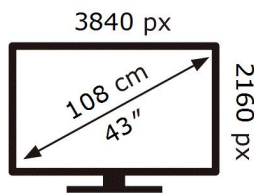

**ENERG**

**SAMSUNG**

QE43LS01TBS

**67** kWh/1000h

ABCDEF **G**

**HDR**

**95** kWh/1000h

2019/2013