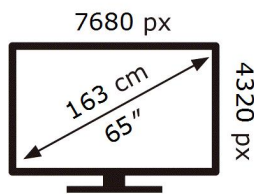

ENERG

SAMSUNG

QE65Q900TSL

409 kWh/1000h

ABCDEF **G**

HDR

442 kWh/1000h

2019/2013