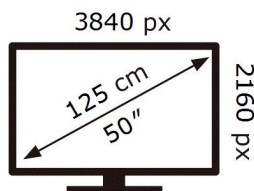

ENERG

SAMSUNG

UE50TU8510S

110 kWh/1000h

ABCDEF **G**

130 kWh/1000h

2019/2013