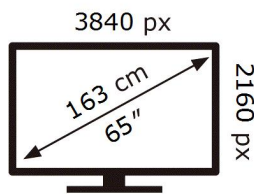

ENERG 

SAMSUNG

UE65AU8000K

137 kWh/1000h

ABCDEF **G**

HDR

176 kWh/1000h

2019/2013