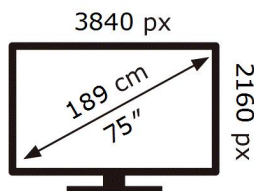

**ENERG** 

**SAMSUNG**

UE75TU7100W

**184** kWh/1000h

ABCDEF **G**

**224** kWh/1000h

2019/2013