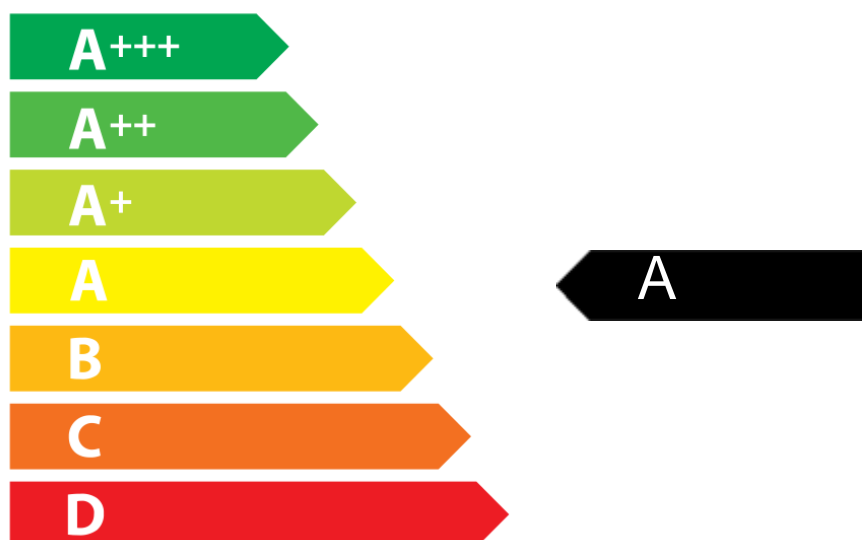

ENERGY

RANGemaster
UNRIVALLED PERFORMANCE

PROPL60NGFSS/C

31 L

1.42 kWh/Cycle*

- kWh/Cycle*

ENERGY

RANGemaster
UNRIVALLED PERFORMANCE