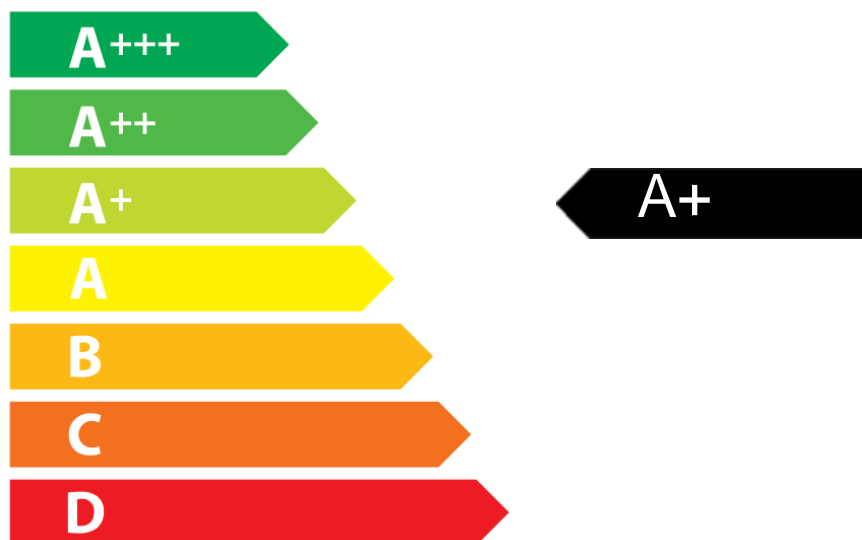

ENERGY

RANGemaster
UNRIVALLED PERFORMANCE

PROPL60NGFSS/C

71 L

1.47 kWh/Cycle*

kWh/Cycle*