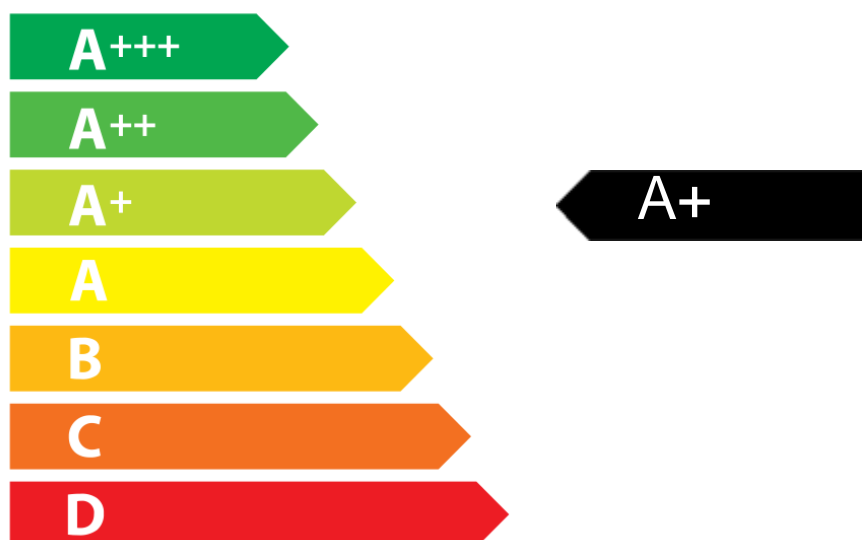

ENERGY

RANGemaster
UNRIVALLED PERFORMANCE

CLA60NGFCR/C

71 L

1.47 kWh/Cycle*

kWh/Cycle*