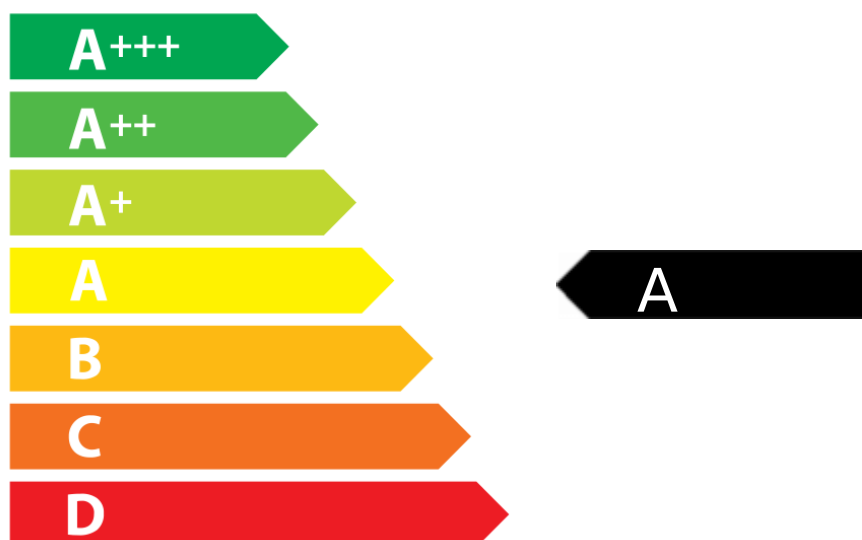

ENERGY

RANGemaster
UNRIVALLED PERFORMANCE

PROPL60DFESS/C

69 L

0.87 kWh/Cycle*

0.79 kWh/Cycle*