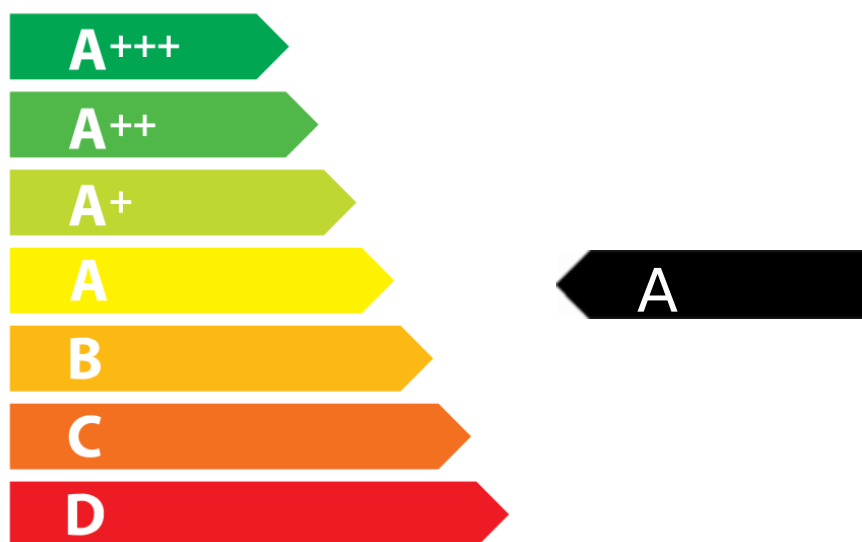

ENERGY

RANGemaster
UNRIVALLED PERFORMANCE

PROPL60DFESS/C

39 L

0.75 kWh/Cycle*

- kWh/Cycle*

ENERGY

RANGemaster
UNRIVALLED PERFORMANCE