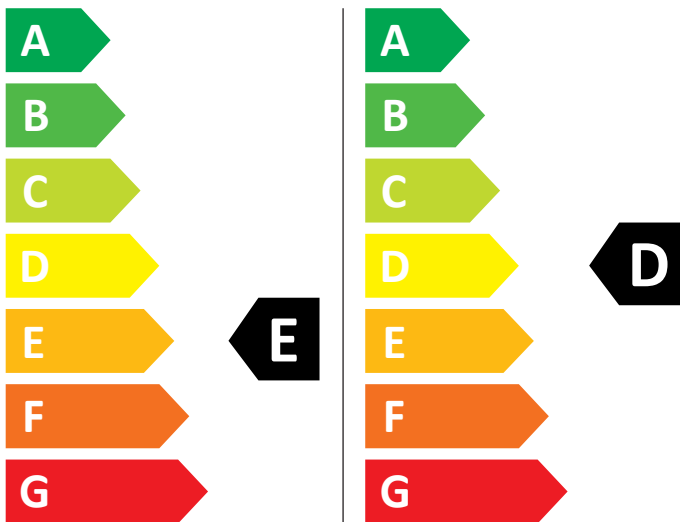

ENERG

LG Electronics

GD3V409S0

310 kWh / 100

77 kWh / 100

5 kg

9 kg

75 L