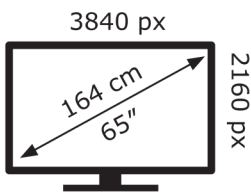

ENERGY

ENERGY

Hisense

65E7HQTUK

Hisense

65E7HQTUK

110 kWh/1000h

110 kWh/1000h

ABCDEF**G**

170 kWh/1000h

2019/2013

ABCDEF**G**

170 kWh/1000h

2019/2013