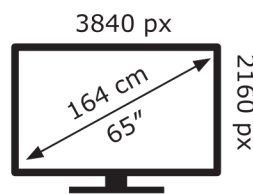

ENERGY

ENERGY

Hisense

65E7HQTUK

Hisense

65E7HQTUK

110 kWh/1000h

110 kWh/1000h

ABCDEF**G**

170 kWh/1000h

2019/2013

ABCDEF**G**

170 kWh/1000h

2019/2013